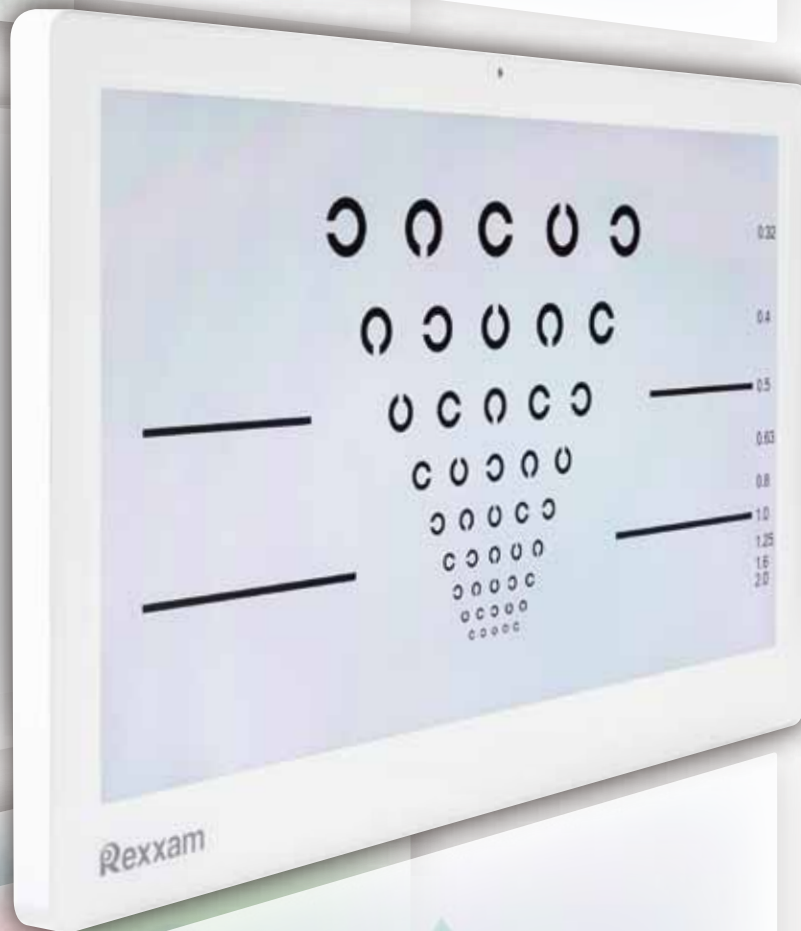

LCD-1000/1000P

Rexxam

LCD Chart

Smart, Slim & Easy to use

LCD-1000/1000P

LCD-1000/1000P

FEATURES

- High resolution 24 inch display panel with circular polarization(LCD-1000P)/ 23 inch display panel(LCD-1000).
- Various types of standard charts, *polarized charts for Binocular test, ETDRS chart, Contrast test, *3D test, Color Vision test, Maddox test(LED), etc.
- Synchronize with Digital Refractor DR-900.
- Random function , Program mode, Masks, etc.
- 4 kinds of channels for the remote control are available.

Synchronize with Digital Refractor DR-900

LCD-1000/1000P

DR-900

SPECIFICATIONS

Monitor	Type	*24 inch / 23 inch TFT LED Backlight
	Resolution	1920(H) x 1080(V) Pixels
Functions	Chart	1. Landolt 2. Tumbling E 3. Numbers 4. Letters 5. Child 6. Special
	Masking	Single / Horizontal Line / Vertical Line
	Filter	Red and Green / *Circular Polarized Filter
	Special function	Mirror mode / Contrast / White and Black reverse Random / Crowd
	Working Distance	1.0m~8.0m (Step 0.25m) **
	Control device	Wireless IR remote controller / Digital refractor DR-900
	Screen saver function	Screen off / Chart show (OFF, 5sec, 10sec, 30sec)
	Screen saver waiting time	5min / 10min / 30min
Specifications	Body	573(W) x 363(V) x 46(D) mm / 4.3 kg
	Remote controller	64(W) x 195(V) x 20(D) mm
	Power supply (Main unit)	DC 12V 3.4A
	Power	100~240V
	Power consumption	70VA

LCD-1000/1000P Standard Accessories

- Operation manual
- Power cord
- AC adaptor
- Wall mount
- R & G glass
- *Pola glass
- Remote controller

*only LCD-1000P

**Some charts will appear incomplete due to difference between screen resolution and image size.